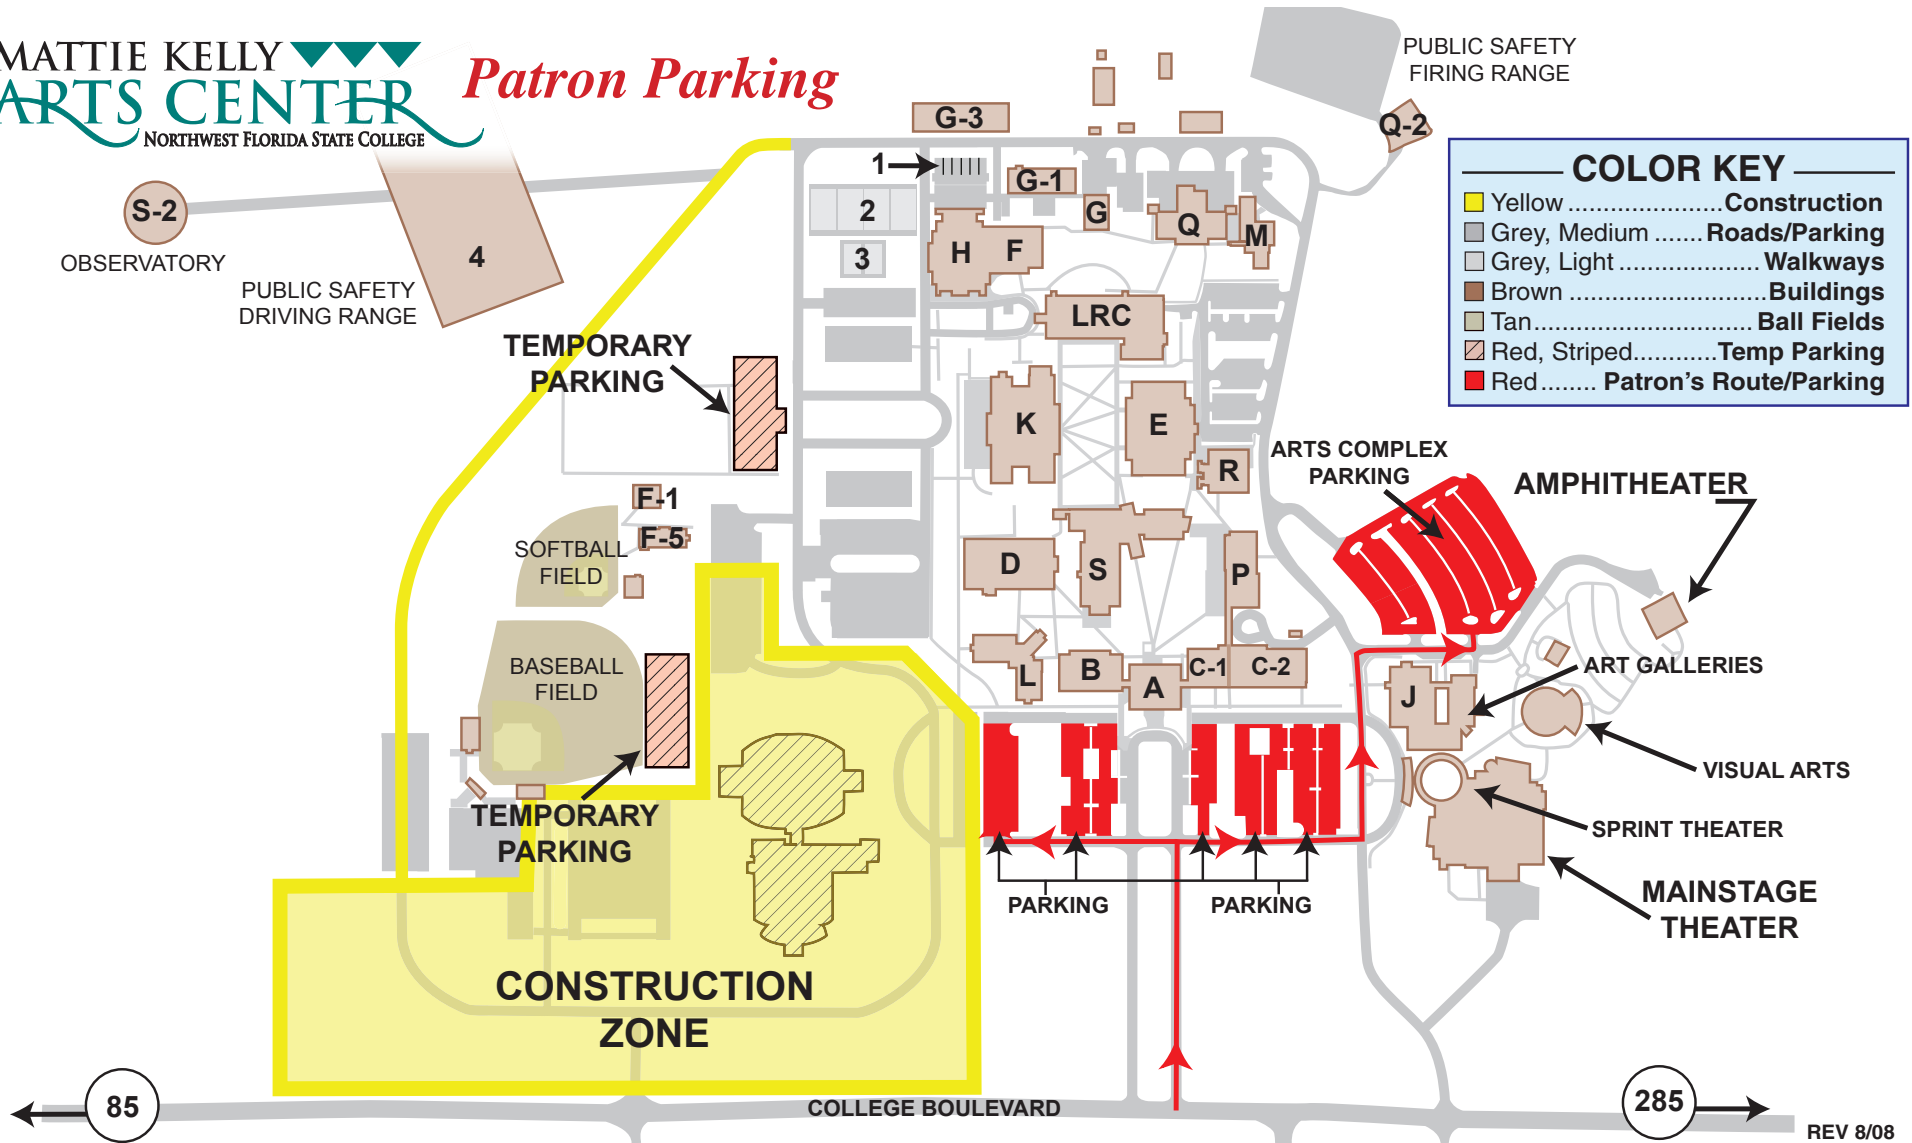

Patron Parking

COLOR KEY

- Yellow Construction
- Grey, Medium Roads/Parking
- Grey, Light Walkways
- Brown Buildings
- Tan Ball Fields
- Red, Striped Temp Parking
- Red Patron's Route/Parking

NORTHWEST FLORIDA STATE COLLEGE		KEY	
NICEVILLE CAMPUS			
Administration.....	A	Child Development Center.....	M
Drafting/Computer Engineering.....	B	Classroom Building.....	P
Student Services.....	C-1	Graphic Services/Public Safety.....	Q
Business.....	C-2	Public Safety Firing Range.....	Q-2
Collegiate High School.....	D	Information Technology.....	R
Communications/Social Science/ Nursing & Allied Health/Graphic Design.....	E	Science.....	S
Physical Education.....	F	Observatory.....	S-2
		Racquetball Courts.....	1
		Tennis Courts.....	2
		Volleyball Courts.....	3
		Public Safety Driving Range.....	4
ROTC.....	F-1		
Strength Center.....	F-5		
Utilities.....	G		
Maintenance.....	G-1		
Receiving/Grounds.....	G-3		
Gymnasium/Wellness Center.....	H		
Mattie Kelly Fine & Performing Arts Center.....	J		
College Mall/College Store/SGA.....	K		
Learning Resources Center.....	LRC		
Math.....	L		