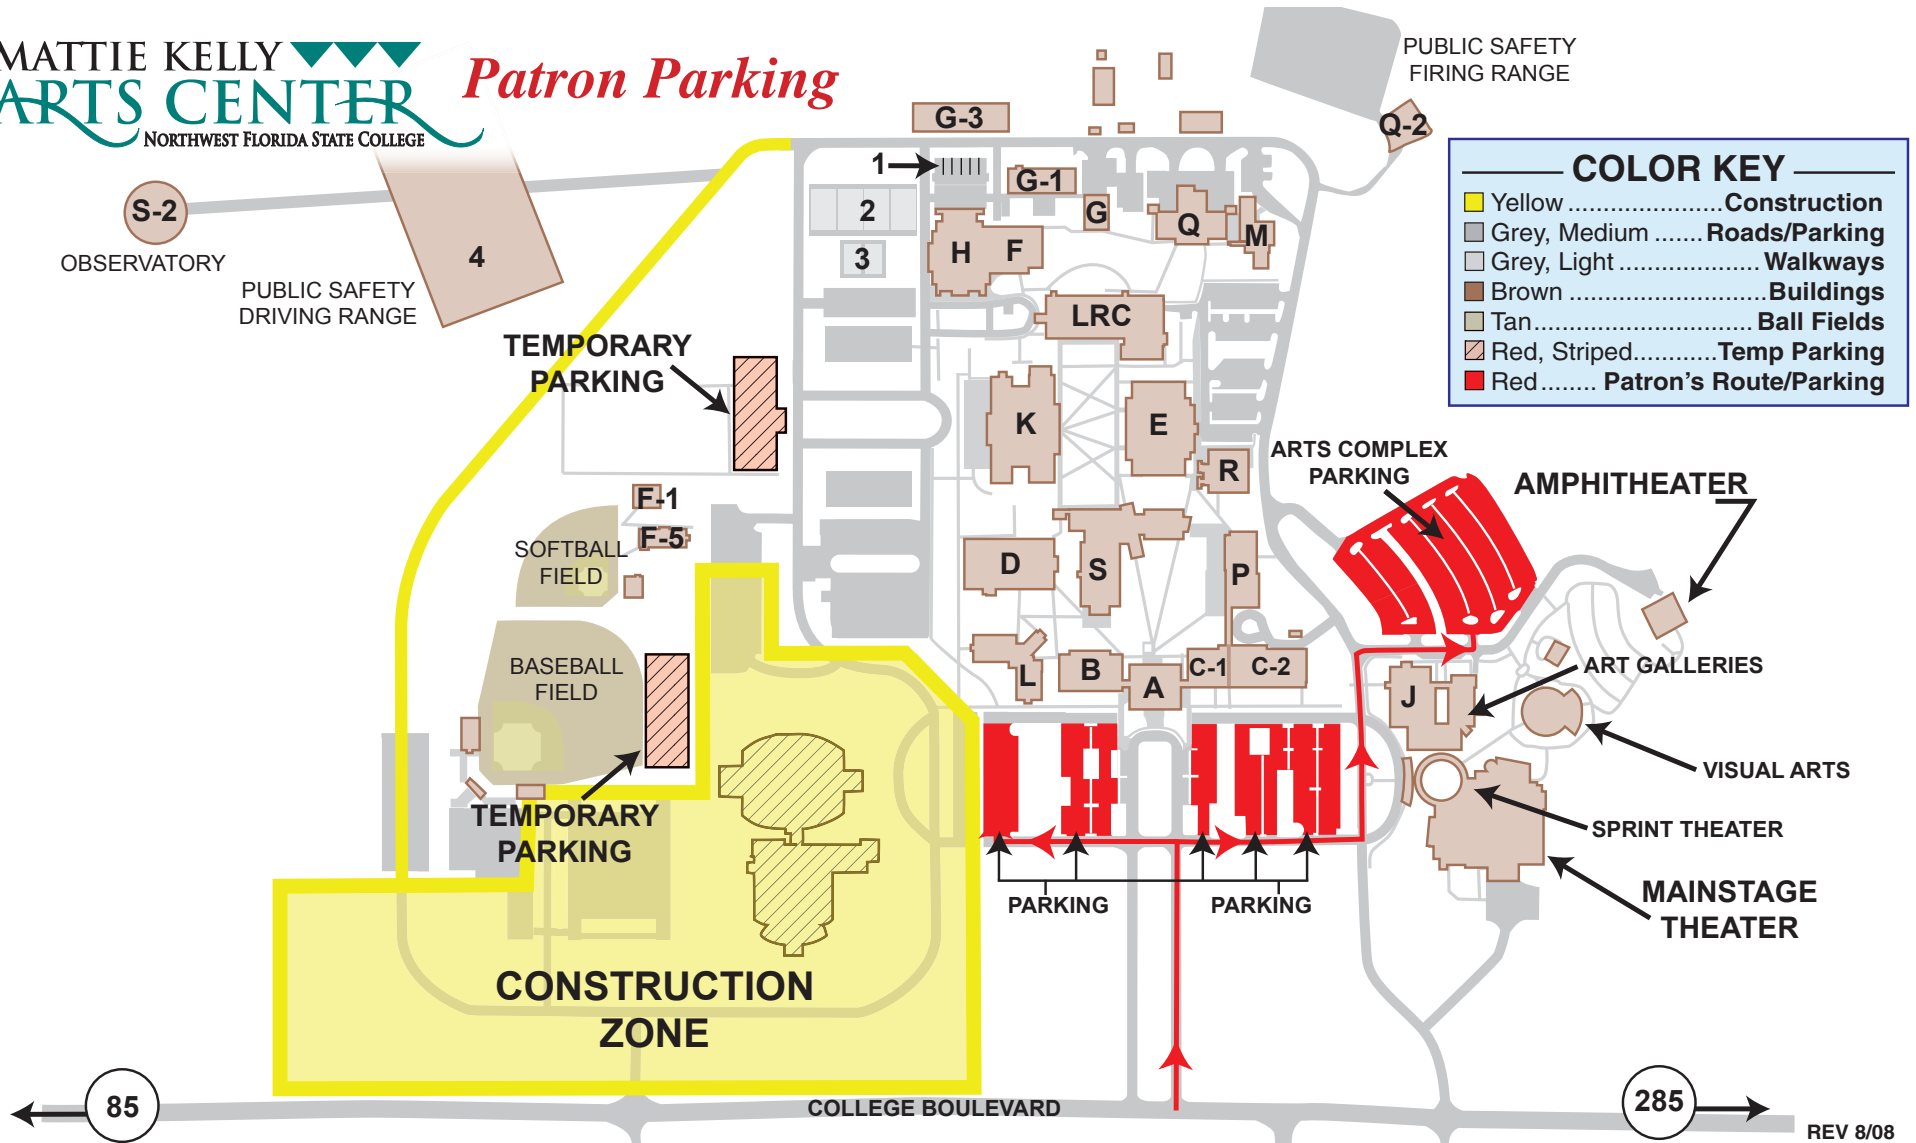

Patron Parking

COLOR KEY

- Yellow Construction
- Grey, Medium Roads/Parking
- Grey, Light Walkways
- Brown Buildings
- Tan Ball Fields
- Red, Striped Temp Parking
- Red Patron's Route/Parking

NORTHWEST FLORIDA STATE COLLEGE		KEY	
NICEVILLE CAMPUS			
Administration.....	A	Child Development Center.....	M
Drafting/Computer Engineering.....	B	Classroom Building.....	P
Student Services.....	C-1	Graphic Services/Public Safety.....	Q
Business.....	C-2	Public Safety Firing Range.....	Q-2
Collegiate High School.....	D	Information Technology.....	R
Communications/Social Science/ Nursing & Allied Health/Graphic Design.....	E	Science.....	S
Physical Education.....	F	Observatory.....	S-2
		Racquetball Courts.....	1
		Tennis Courts.....	2
		Volleyball Courts.....	3
		Public Safety Driving Range.....	4
ROTC.....	F-1		
Strength Center.....	F-5		
Utilities.....	G		
Maintenance.....	G-1		
Receiving/Grounds.....	G-3		
Gymnasium/Wellness Center.....	H		
Mattie Kelly Fine & Performing Arts Center.....	J		
College Mall/College Store/SGA.....	K		
Learning Resources Center.....	LRC		
Math.....	L		