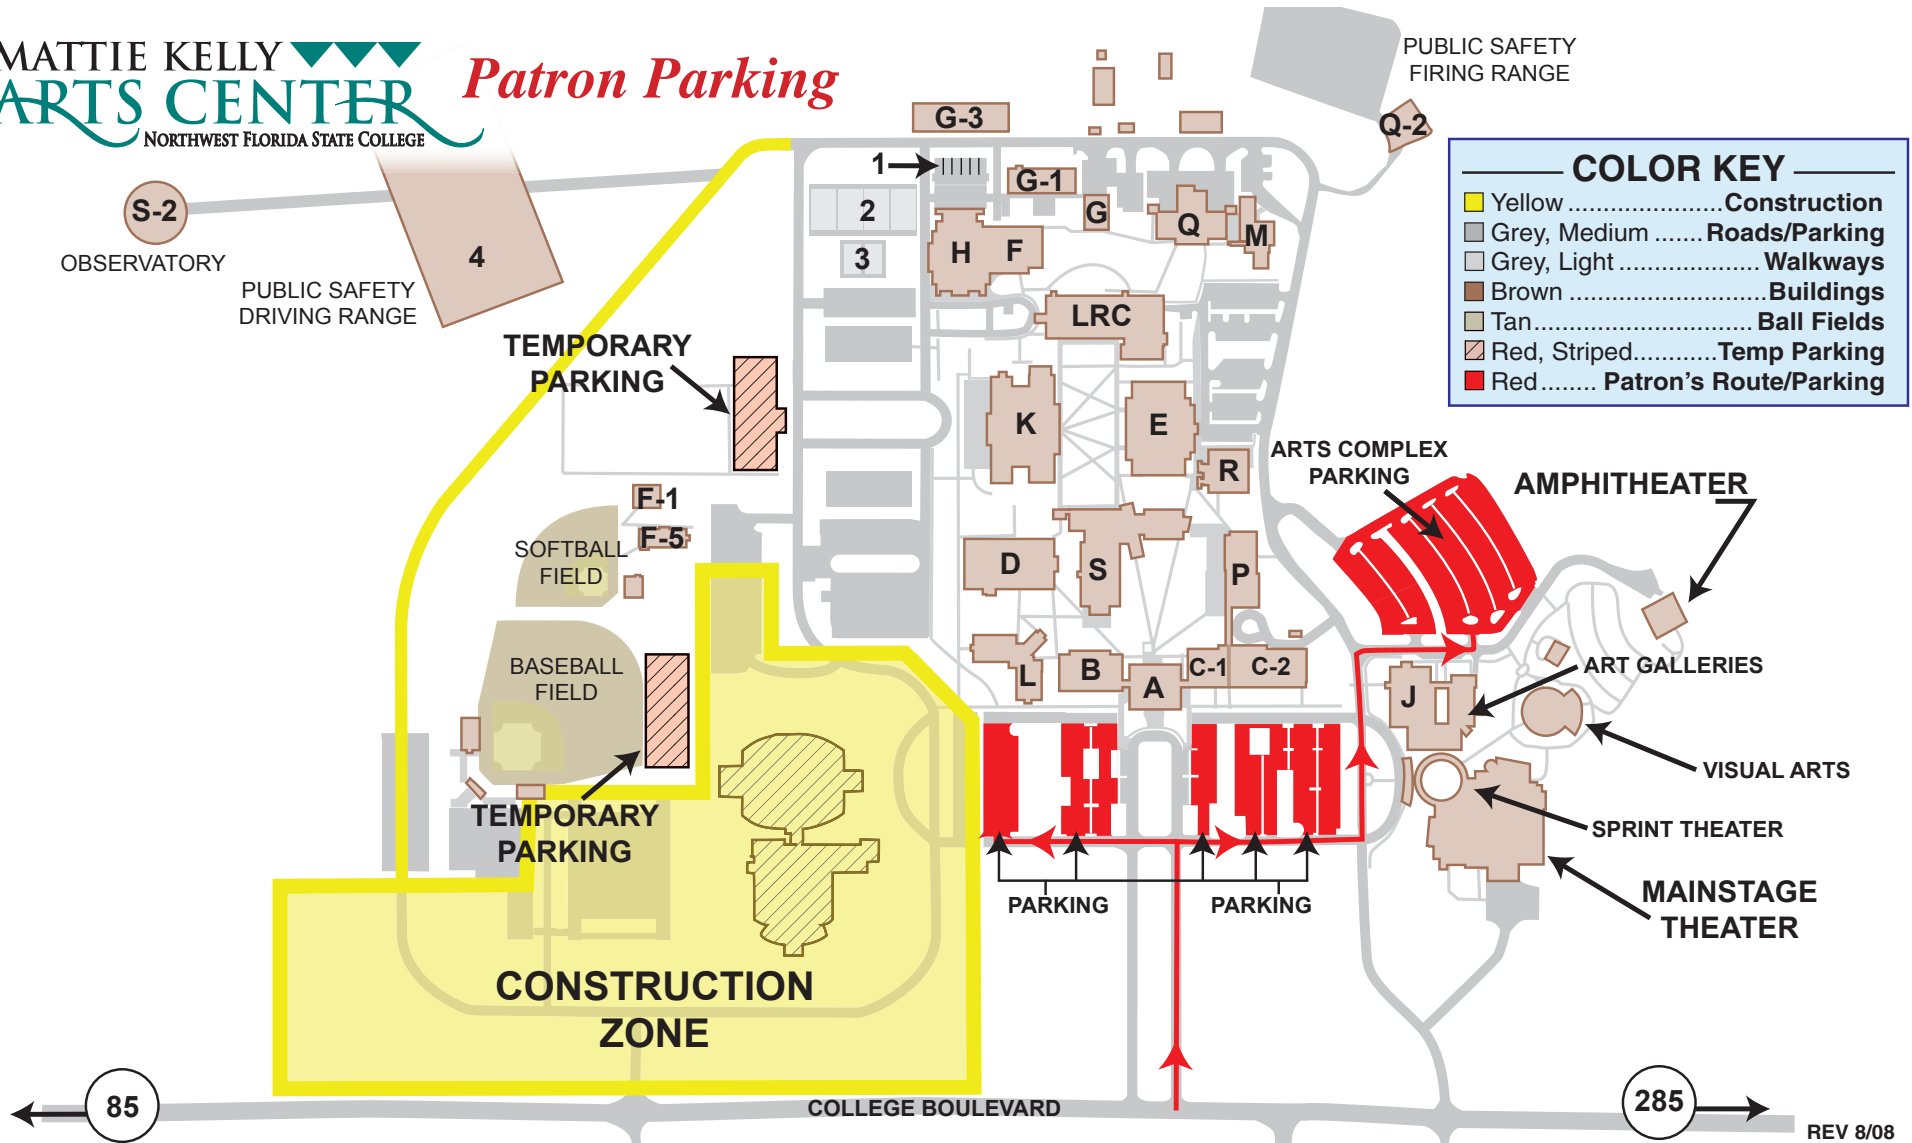

Patron Parking

COLOR KEY

- Yellow Construction
- Grey, Medium Roads/Parking
- Grey, Light Walkways
- Brown Buildings
- Tan Ball Fields
- Red, Striped Temp Parking
- Red Patron's Route/Parking

NORTHWEST FLORIDA STATE COLLEGE		KEY	
NICEVILLE CAMPUS			
Administration.....	A	ROTC	F-1
Drafting/Computer Engineering.....	B	Strength Center.....	F-5
Student Services	C-1	Utilities	G
Business	C-2	Maintenance.....	G-1
Collegiate High School	D	Receiving/Grounds.....	G-3
Communications/Social Science/ Nursing & Allied Health/Graphic Design	E	Gymnasium/Wellness Center.....	H
Physical Education	F	Mattie Kelly Fine & Performing Arts Center.....	J
		College Mall/College Store/SGA.....	K
		Learning Resources Center.....	LRC
		Math.....	L
		Child Development Center	M
		Classroom Building.....	P
		Graphic Services/Public Safety.....	Q
		Public Safety Firing Range	Q-2
		Information Technology	R
		Science.....	S
		Observatory.....	S-2
		Racquetball Courts.....	1
		Tennis Courts.....	2
		Volleyball Courts.....	3
		Public Safety Driving Range.....	4